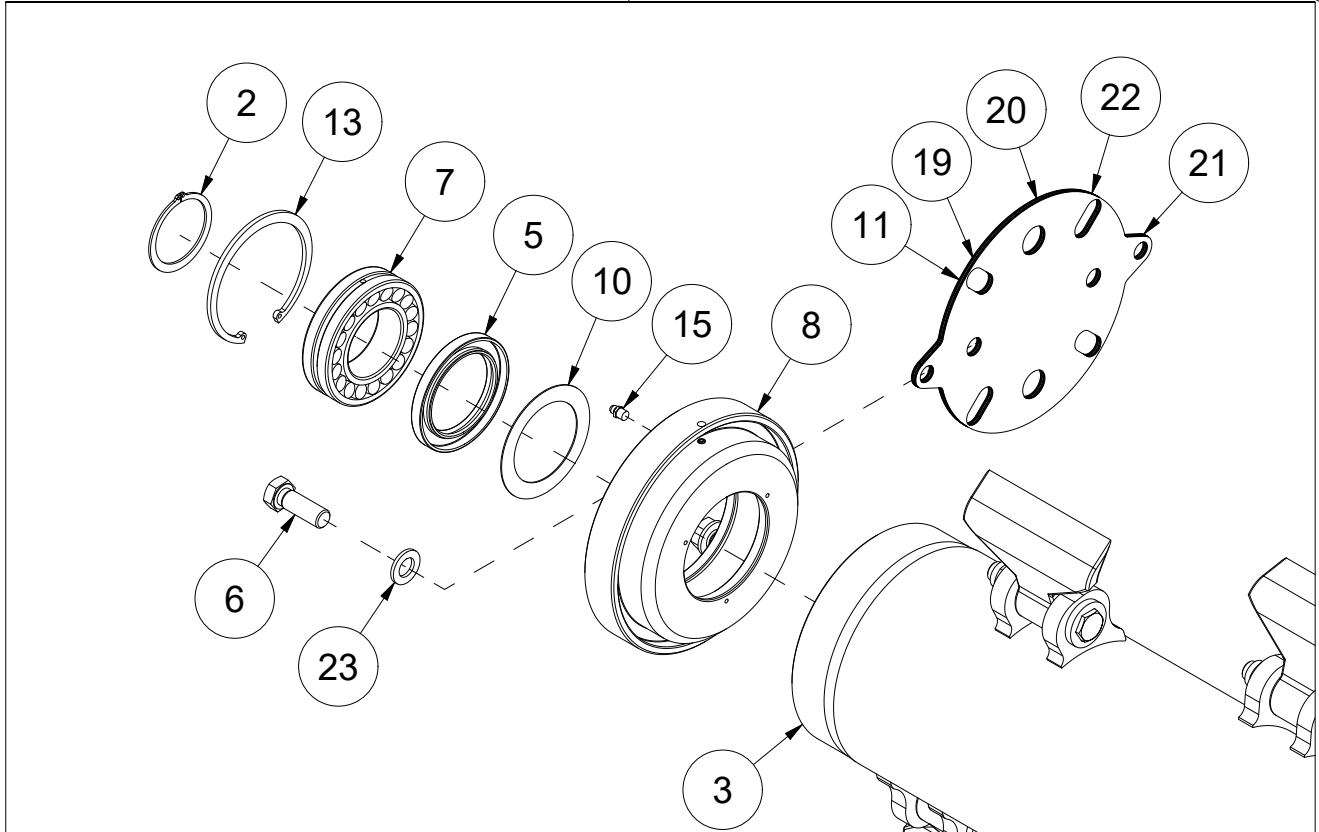

003 Rotor BPK300

Pos	Qty	Article no	Designation
1	1	2115175	Cotter 14x9 L50 St DIN 6885A
2	1	2553160	Seeger ring A 60x2,0 DIN 471
3	1	27121002	Rotor BP300
4	1	2234157	Simmerring Ø60/90x10
5	2	2234161	Simmerring Ø70/100x10 AS
6	8	2423491	Hexagon screw M16x45 EIZn 10.9 DIN 933
7	2	2953322	Roller bearing 22212.EAW33C3 Ø60/110x28
8	2	27121014	Bearing
9	1	27121015	Ring
10	2	27101043	Washer holder
11	1	27121017	Shims rotor 3 mm
12	1	2478409	Grease nipple, Straight M6
13	2	2553310	Seeger ring I 110x4,0 DIN 472
14	1	2965390	Pulley 265x5 SPB 3020
15	1	2478407	Grease nipple, Straight M8
16	1	2233008	O-ring 8,00x2,00 NBR 70
17	2	2472315	Unbrako cylinder screw M8x25 EIZn DIN 912
18	1	2965321	Bushing Ø50 TL3020
19	1	27121031	Shims rotor 2 mm
20	1	27121034	Shims rotor 1 mm
21	1	27121070	Shims rotor 5 mm
22	1	27121069	Shims rotor 4 mm
23	34	2531078	Washer M16 EIZn DIN 125
24	1	27201089	Lubricating adapter attachment
25	1	2957752	Hexagon nipple BSP 1/8-GE08LLR, Nut, DPR
26	1	27121072	Lubrication tube BPK
27	26	2112210	Hammer knife
28	26	2428502	Hexagon screw M16x1,5x100 EIZn 10.9 DIN 960
29	26	2482613	Locking nut M16x1,5 EIZn DIN 985