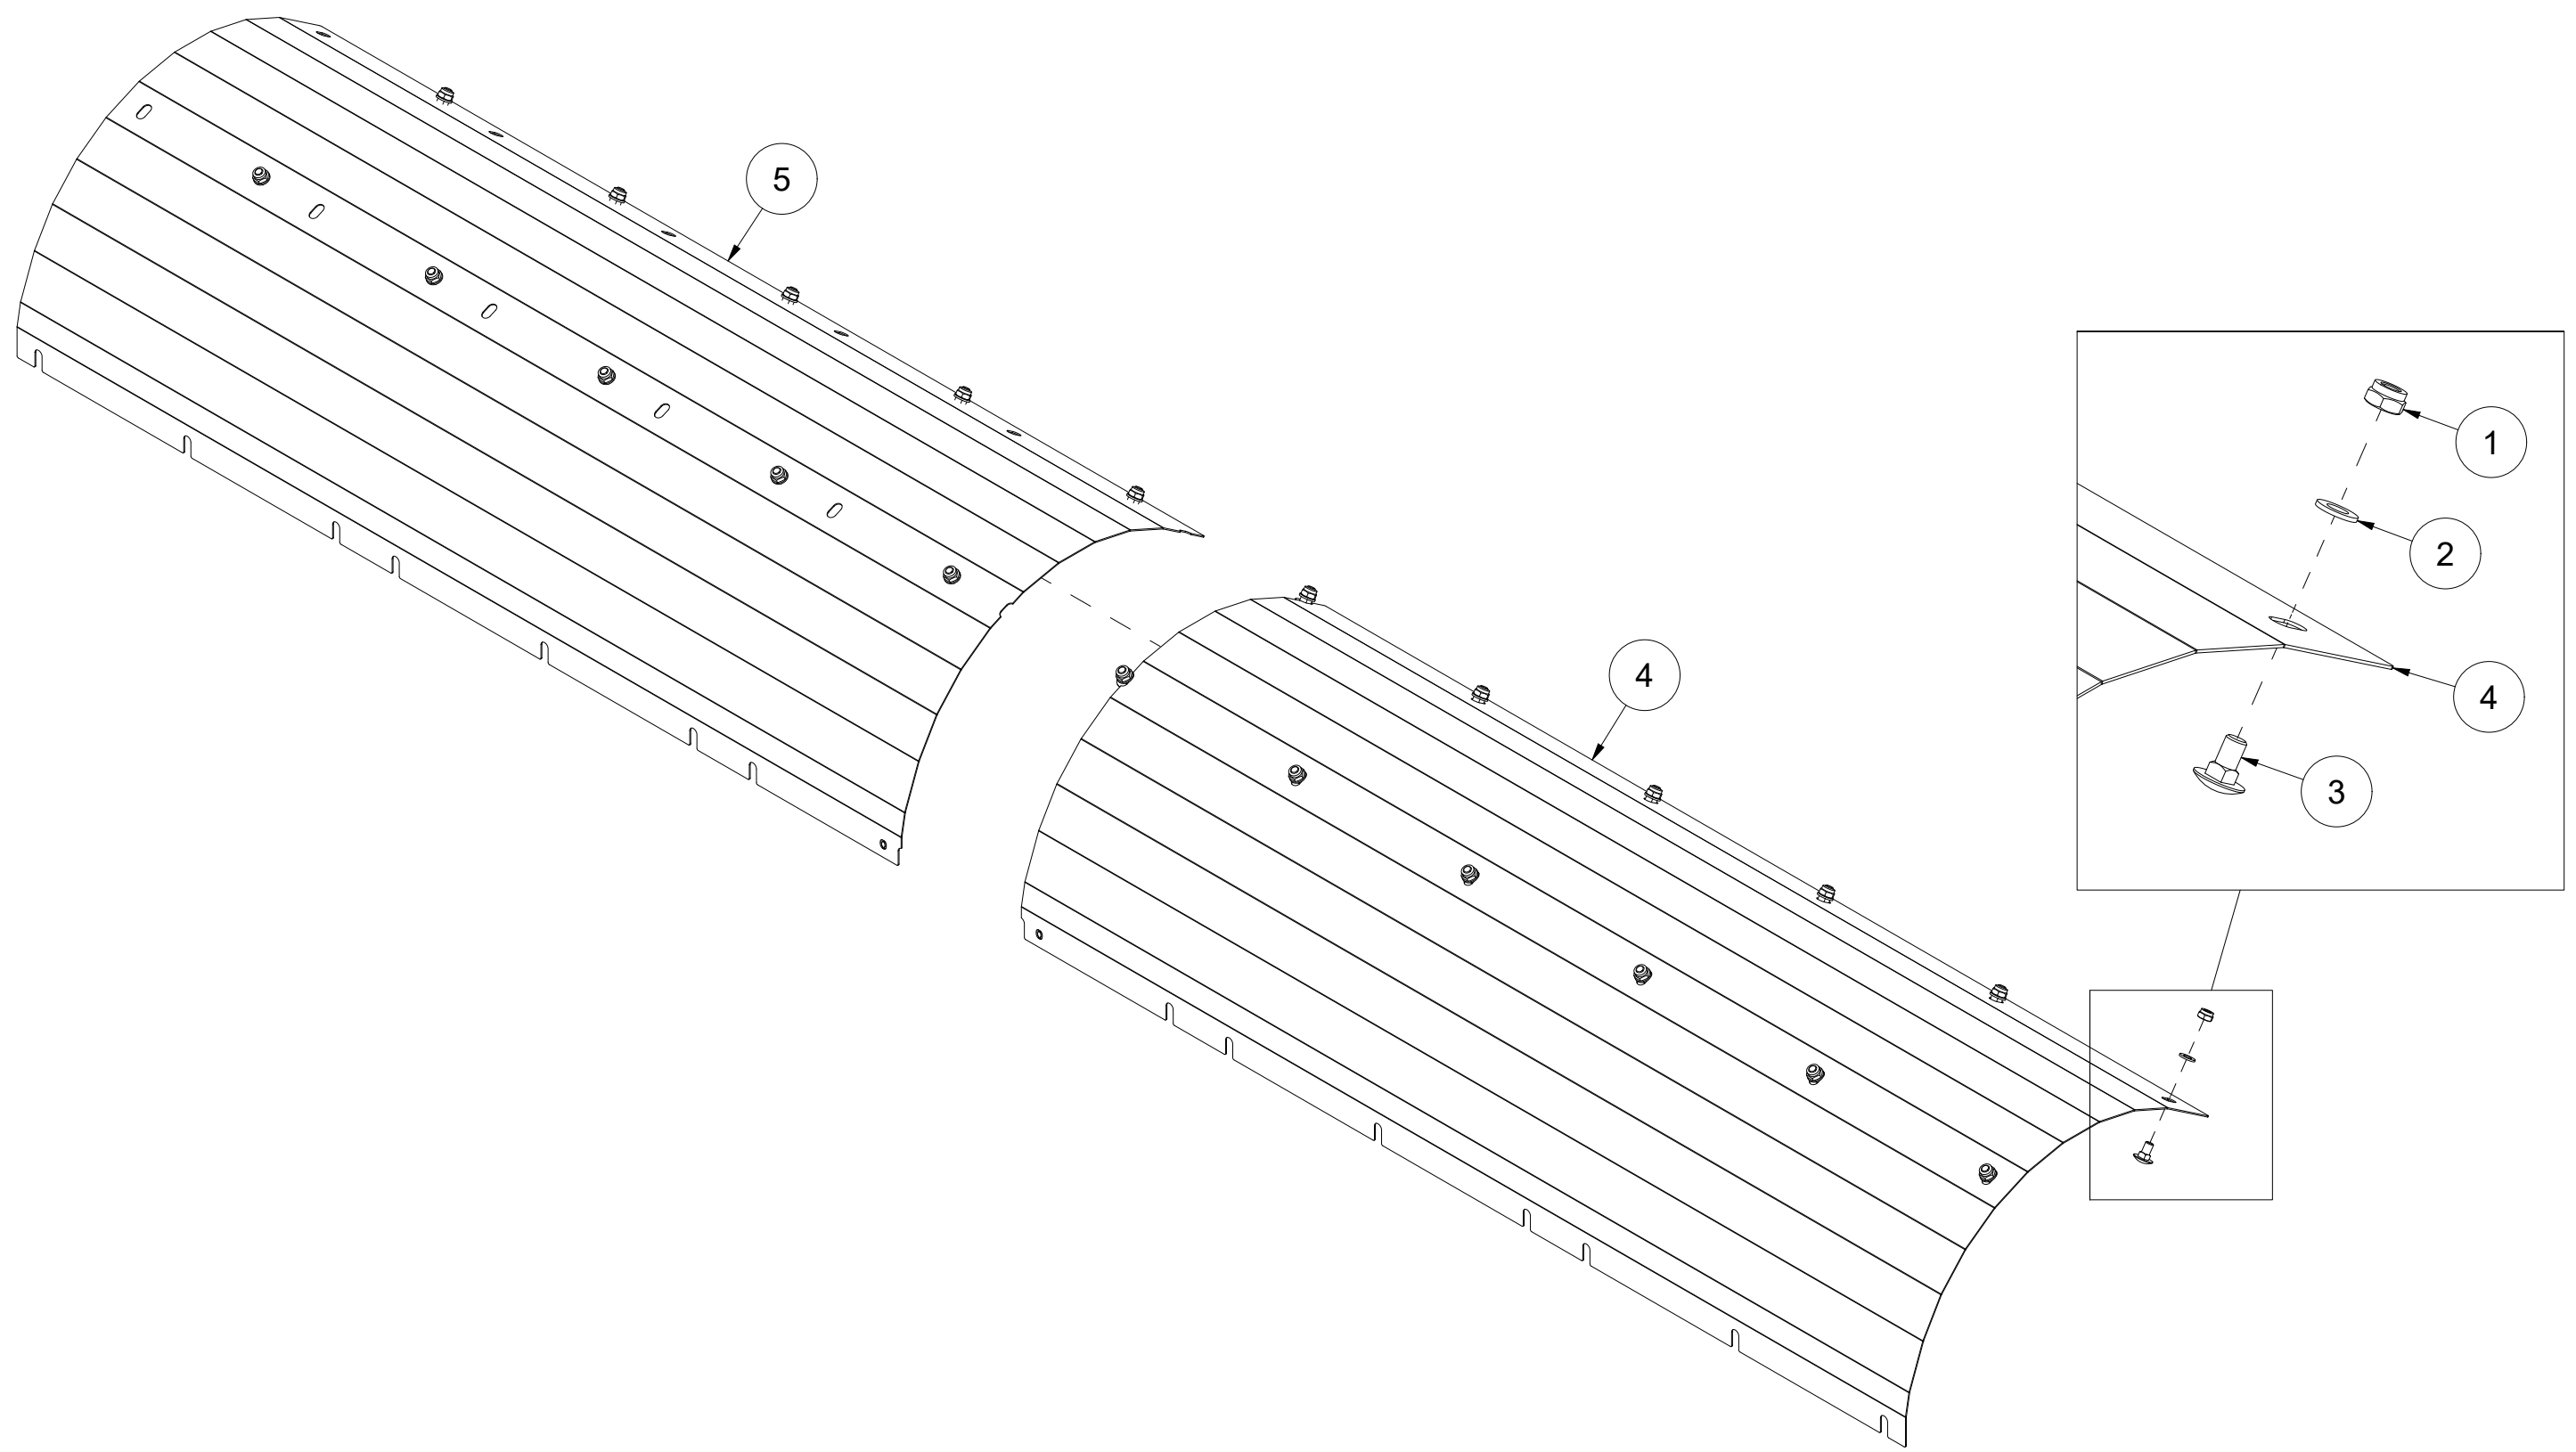

007 Protective cover BPK300

Pos	Qty	Article no	Designation
1	22	2483610	Locking nut M10 EIZn DIN 985
2	22	2531060	Washer M10 EIZn DIN 125
3	22	2344295	Locking screw M10x20 EIZn 8.8 DIN 603
4	1	27131007	Left side wear cover
5	1	27131008	Right side wear cover