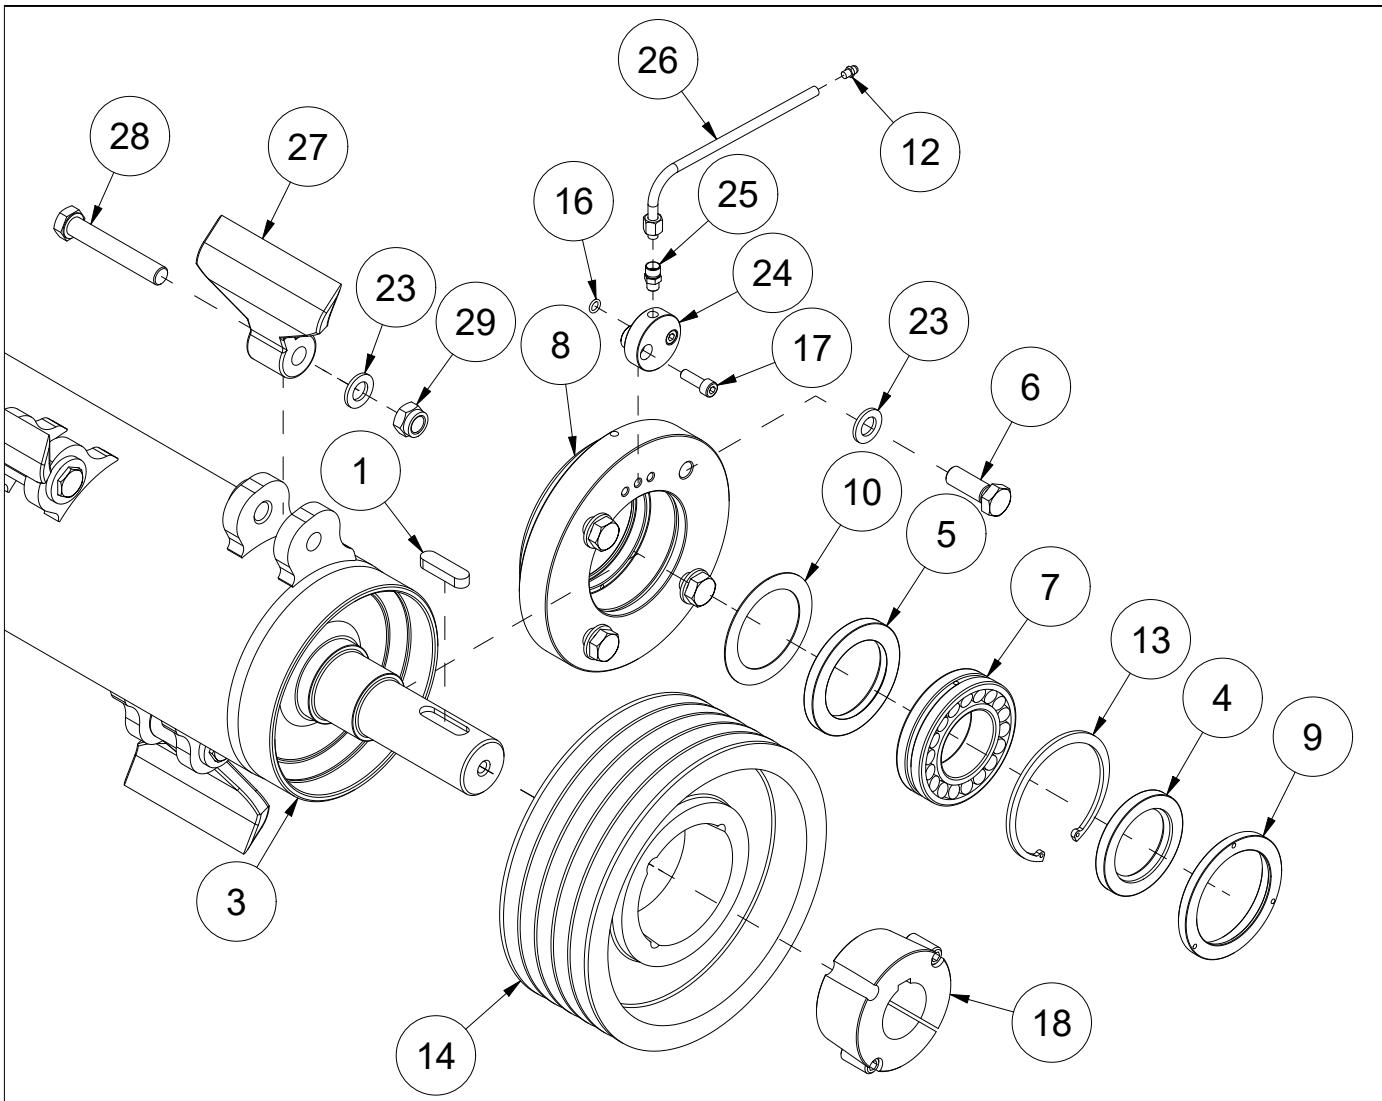

003 Rotor BPK300

Pos	Qty	Article no	Designation
1	1	2115175	Cotter 14x9 L50 St DIN 6885A
2	1	2553160	Seeger ring A 60x2,0 DIN 471
3	1	27121002	Rotor BP300
4	1	2234157	Simmerring Ø60/90x10
5	2	2234161	Simmerring Ø70/100x10 AS
6	8	2423491	Hexagon screw M16x45 EIZn 10.9 DIN 933
7	2	2953322	Roller bearing 22212.EAW33C3 Ø60/110x28
8	2	27121014	Bearing
9	1	27121015	Ring
10	2	27101043	Washer holder
11	1	27121017	Shims rotor 3 mm
12	1	2478409	Grease nipple, Straight M6
13	2	2553310	Seeger ring I 110x4,0 DIN 472
14	1	2965390	Pulley 265x5 SPB 3020
15	1	2478407	Grease nipple, Straight M8
16	1	2233008	O-ring 8,00x2,00 NBR 70
17	2	2472315	Unbrako cylinder screw M8x25 EIZn DIN 912
18	1	2965321	Bushing Ø50 TL3020
19	1	27121031	Shims rotor 2 mm
20	1	27121034	Shims rotor 1 mm
21	1	27121070	Shims rotor 5 mm
22	1	27121069	Shims rotor 4 mm
23	34	2531078	Washer M16 EIZn DIN 125
24	1	27201089	Lubricating adapter attachment
25	1	2957752	Hexagon nipple BSP 1/8-GE08LLR, Nut, DPR
26	1	27121072	Lubrication tube BPK
27	26	2112210	Hammer knife
28	26	2428502	Hexagon screw M16x1,5x100 EIZn 10.9 DIN 960
29	26	2482613	Locking nut M16x1,5 EIZn DIN 985