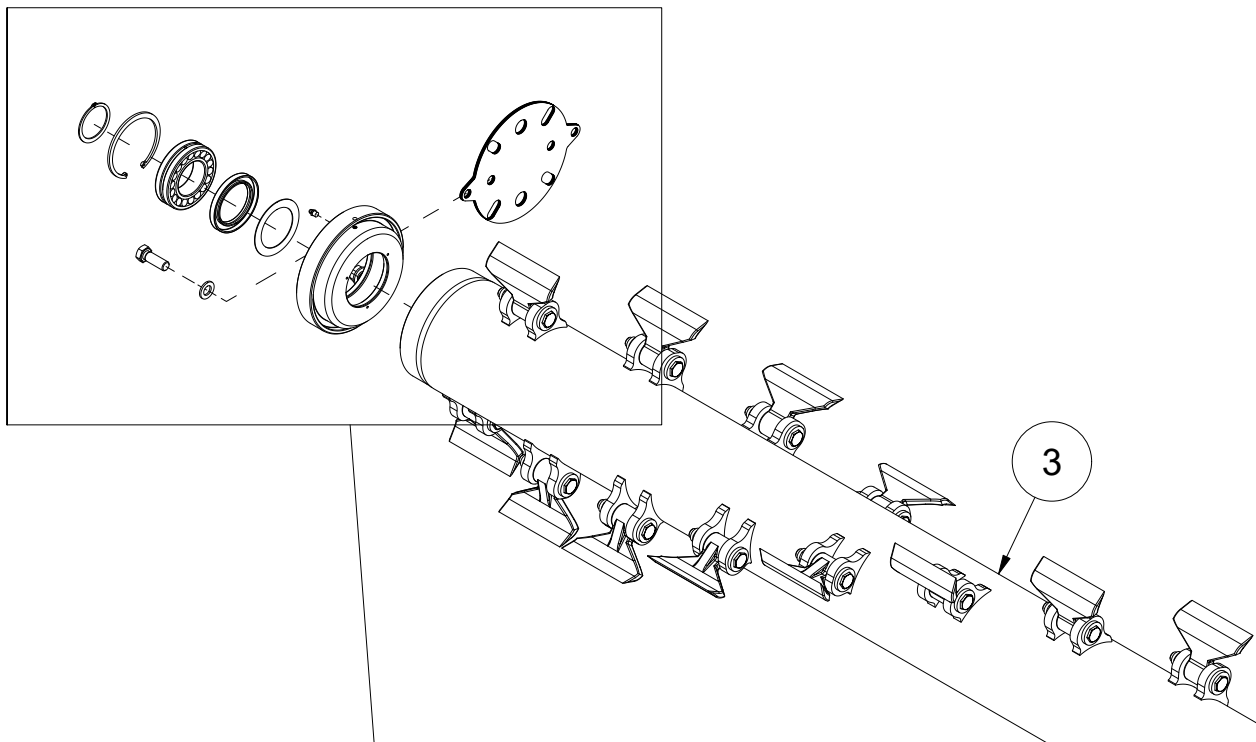

003 Rotor BPK300

Pos	Qty	Article no	Designation
1	1	2115175	Cotter 14x9 L50 St DIN 6885A
2	1	2553160	Seeger ring A 60x2,0 DIN 471
3	1	27121002	Rotor BP300
4	1	2234157	Simmerring Ø60/90x10
5	2	2234161	Simmerring Ø70/100x10 AS
6	8	2423491	Hexagon screw M16x45 EIZn 10.9 DIN 933
7	2	2953322	Roller bearing 22212.EAW33C3 Ø60/110x28
8	2	27121014	Bearing
9	1	27121015	Ring
10	2	27101043	Washer holder
11	1	27121017	Shims rotor 3 mm
12	1	2478409	Grease nipple, Straight M6
13	2	2553310	Seeger ring I 110x4,0 DIN 472
14	1	2965390	Pulley 265x5 SPB 3020
15	1	2478407	Grease nipple, Straight M8
16	1	2233008	O-ring 8,00x2,00 NBR 70
17	2	2472315	Unbrako cylinder screw M8x25 EIZn DIN 912
18	1	2965321	Bushing Ø50 TL3020
19	1	27121031	Shims rotor 2 mm
20	1	27121034	Shims rotor 1 mm
21	1	27121070	Shims rotor 5 mm
22	1	27121069	Shims rotor 4 mm
23	34	2531078	Washer M16 EIZn DIN 125
24	1	27201089	Lubricating adapter attachment
25	1	2957752	Hexagon nipple BSP 1/8-GE08LLR, Nut, DPR
26	1	27121072	Lubrication tube BPK
27	26	2112210	Hammer knife
28	26	2428502	Hexagon screw M16x1,5x100 EIZn 10.9 DIN 960
29	26	2482613	Locking nut M16x1,5 EIZn DIN 985