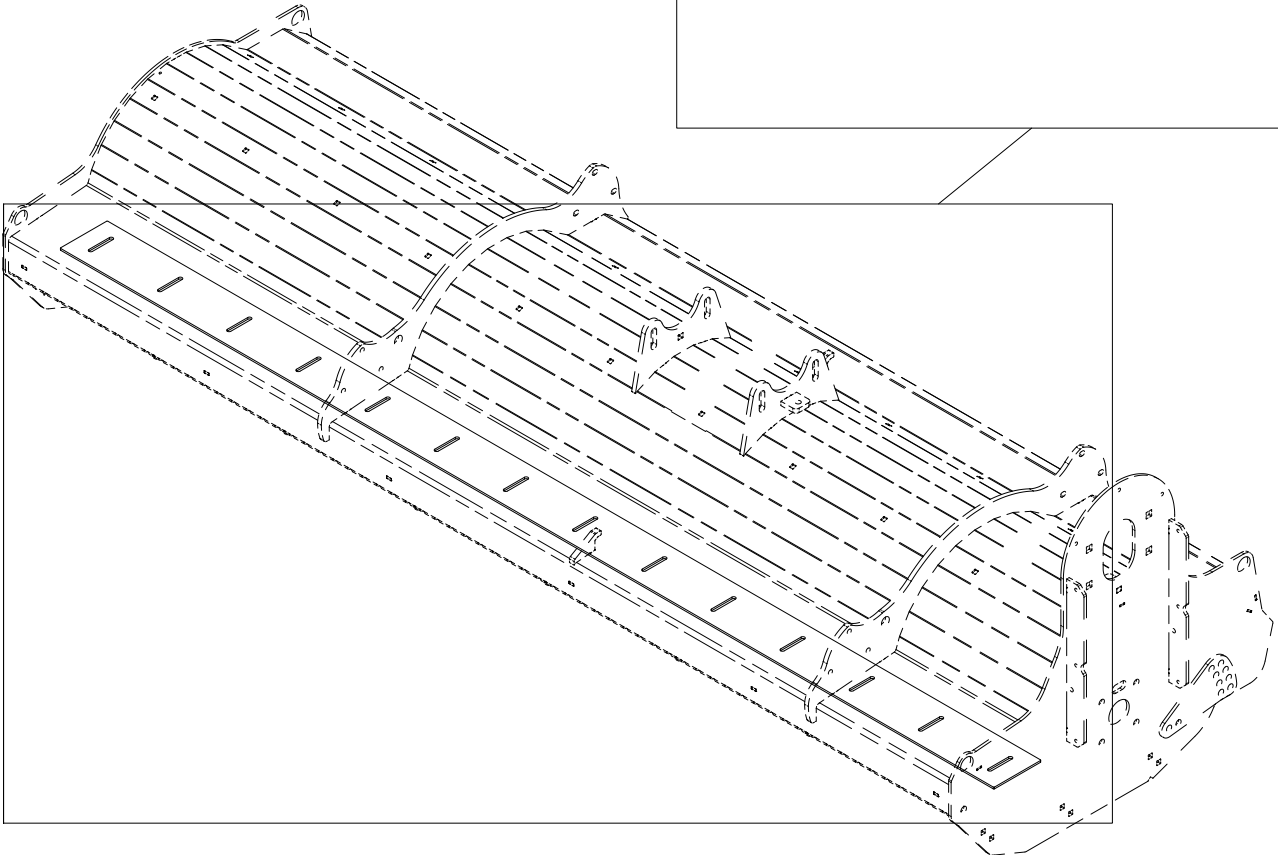

Pos	Qty	Article no	Designation
1	5	27121058	Knife
2	15	2531060	Washer M10 EIZn DIN 125
3	15	2344331	Locking screw M10x30 EIZn 8.8 DIN 603
4	15	2483610	Locking nut M10 EIZn DIN 985

009 Cutting rail BPK300