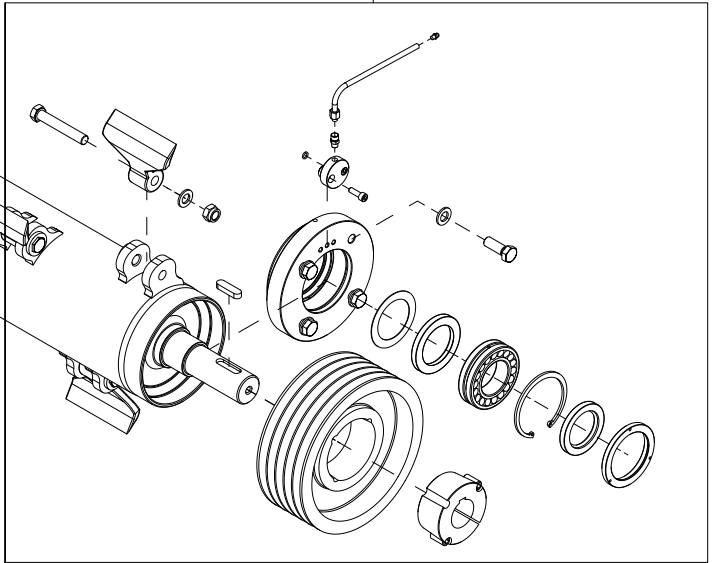

003 Rotor BPK300

Pos	Qty	Article no	Designation
1	1	2115175	Cotter 14x9 L50 St DIN 6885A
2	1	2553160	Seeger ring A 60x2,0 DIN 471
3	1	27121002	Rotor BP300
4	1	2234157	Simmerring Ø60/90x10
5	2	2234161	Simmerring Ø70/100x10 AS
6	8	2423491	Hexagon screw M16x45 EIZn 10.9 DIN 933
7	2	2953322	Roller bearing 22212.EAW33C3 Ø60/110x28
8	2	27121014	Bearing
9	1	27121015	Ring
10	2	27101043	Washer holder
11	1	27121017	Shims rotor 3 mm
12	1	2478409	Grease nipple, Straight M6
13	2	2553310	Seeger ring I 110x4,0 DIN 472
14	1	2965390	Pulley 265x5 SPB 3020
15	1	2478407	Grease nipple, Straight M8
16	1	2233008	O-ring 8,00x2,00 NBR 70
17	2	2472315	Unbrako cylinder screw M8x25 EIZn DIN 912
18	1	2965321	Bushing Ø50 TL3020
19	1	27121031	Shims rotor 2 mm
20	1	27121034	Shims rotor 1 mm
21	1	27121070	Shims rotor 5 mm
22	1	27121069	Shims rotor 4 mm
23	34	2531078	Washer M16 EIZn DIN 125
24	1	27201089	Lubricating adapter attachment
25	1	2957752	Hexagon nipple BSP 1/8-GE08LLR, Nut, DPR
26	1	27121072	Lubrication tube BPK
27	26	2112210	Hammer knife
28	26	2428502	Hexagon screw M16x1,5x100 EIZn 10.9 DIN 960
29	26	2482613	Locking nut M16x1,5 EIZn DIN 985